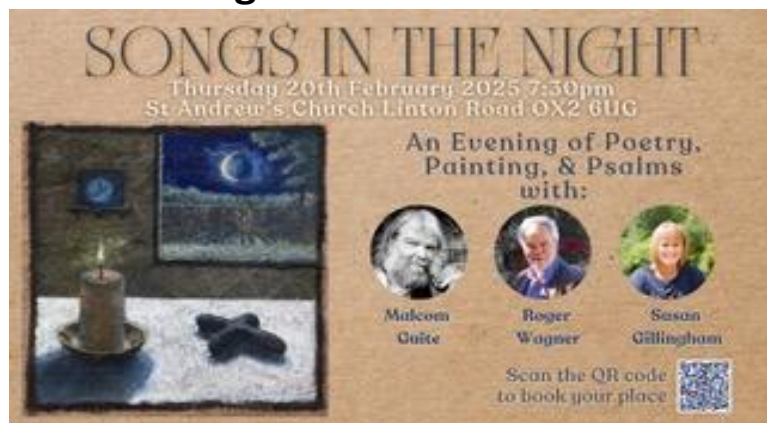

PRAYER REQUESTS Please continue to request prayers via Janet for your family or friends but do ensure the person named is happy to be on our list.

COMMUNITY CUPBOARD which we are celebrating today in the 10am service, is looking for more helpers on Wednesdays, mornings or afternoons, monthly or more often – you can visit first to see what goes on or speak to one of the current volunteers next Sunday. They would also appreciate any spare carrier bags you have, plastic or re-usable. Contact rosehillcommunitychaplain@gmail.com for more information.

QUIZ NIGHT Annual FOSM event this Tuesday 21 January at 7.30pm in the hall – quiz devised & hosted by Stilly – interval with wine & nibbles. Tickets £5 (members) £6 (non-members) available from the Iffley Community Shop from 7 January. See p.11 of January magazine for more info.

Winter fuel payments in past years many of us who received these but were not in great need have helped the Rose Hill Advice Centre by donating the money to support their clients – this year is different, of course, but their need is even greater – please consider making a donation if at all possible. See www.rhdadvice.org or p.10 of the January magazine for giving information.

Forthcoming event

<https://www.eventbrite.co.uk/e/songs-in-the-night-an-evening-of-poetry-painting-and-psalms-tickets-1203152494499?aff=oddtcreator>